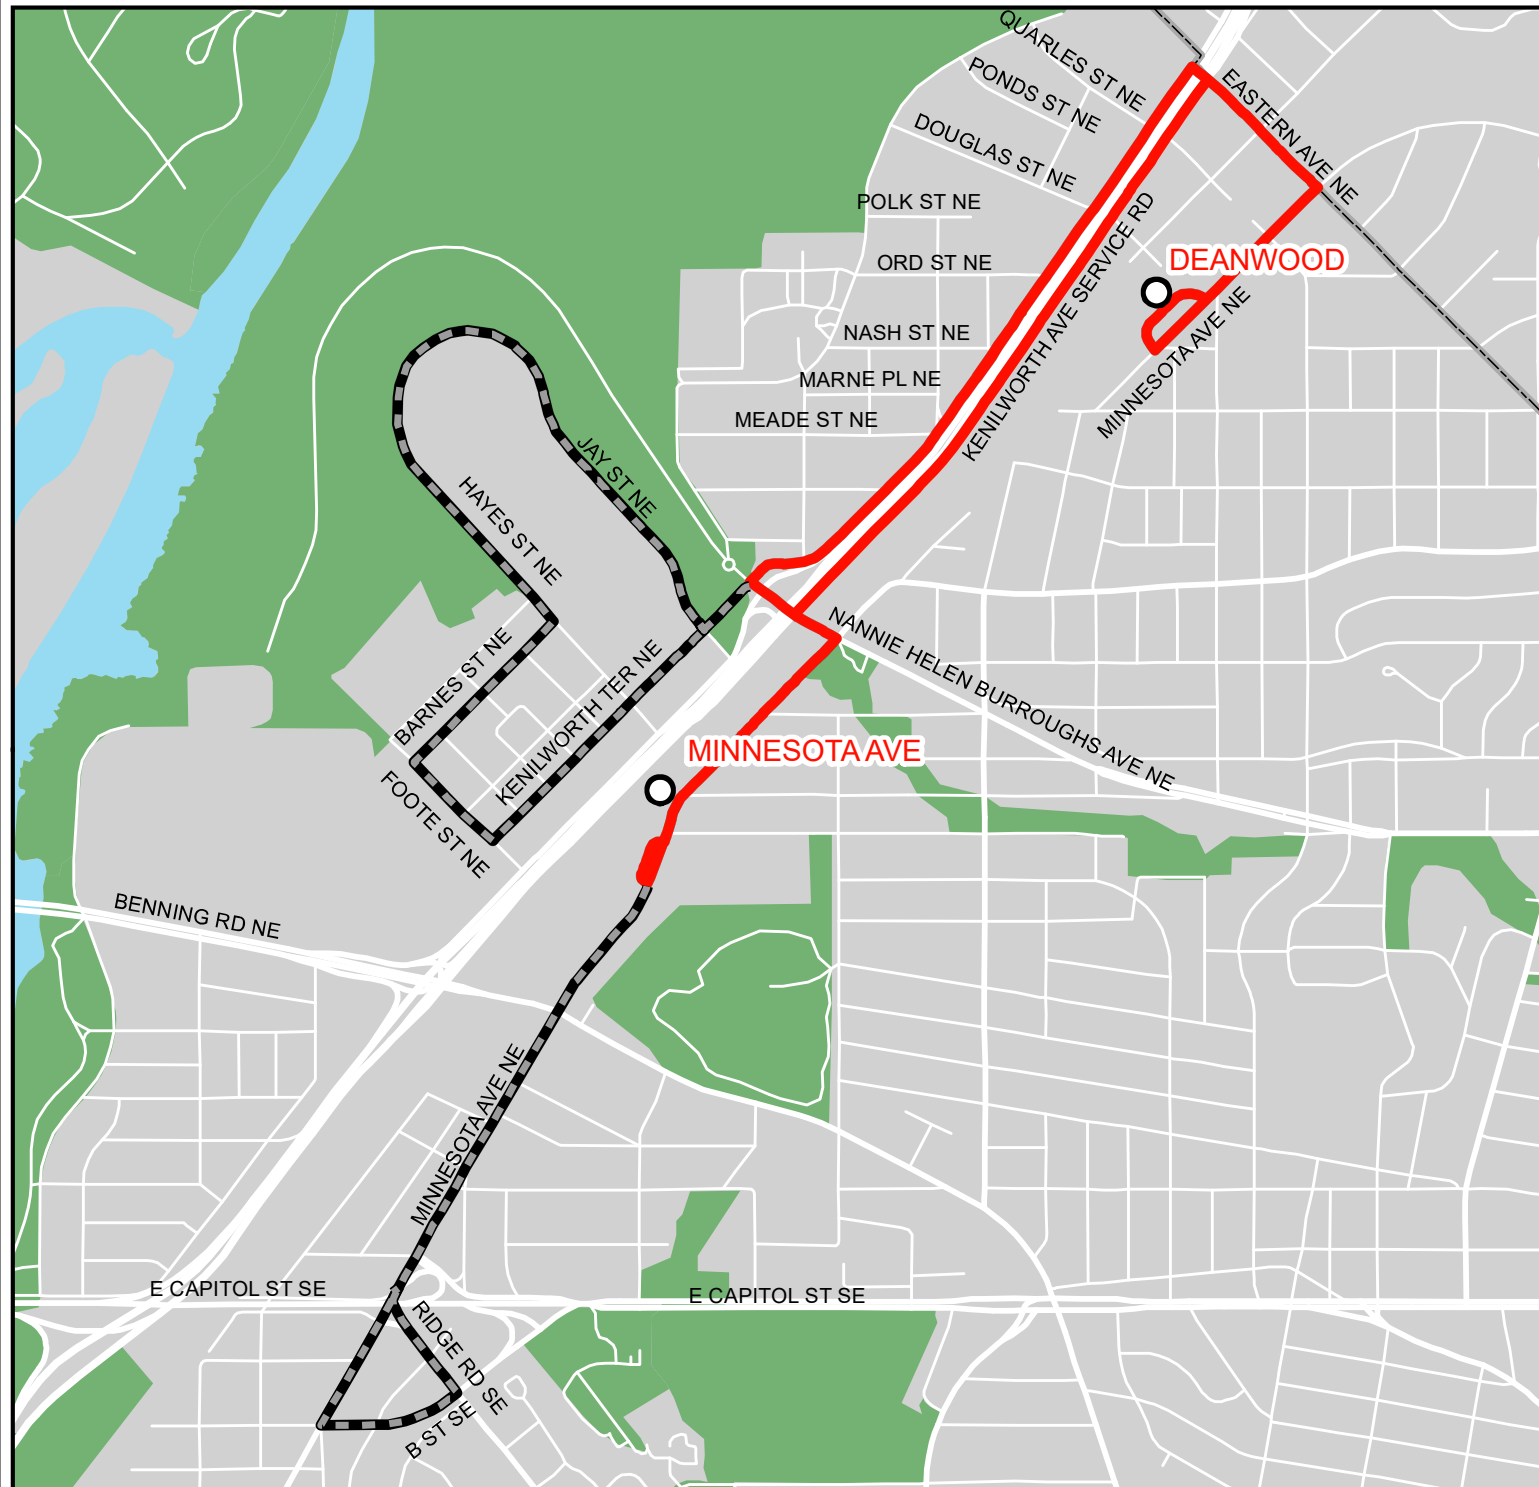

Metrobus Snow Detour Map

U7

Deanwood-Minnesota Ave Line

Legend

-  U7 Snow Service
-  Not Served During Snow

Winter 2023-2024